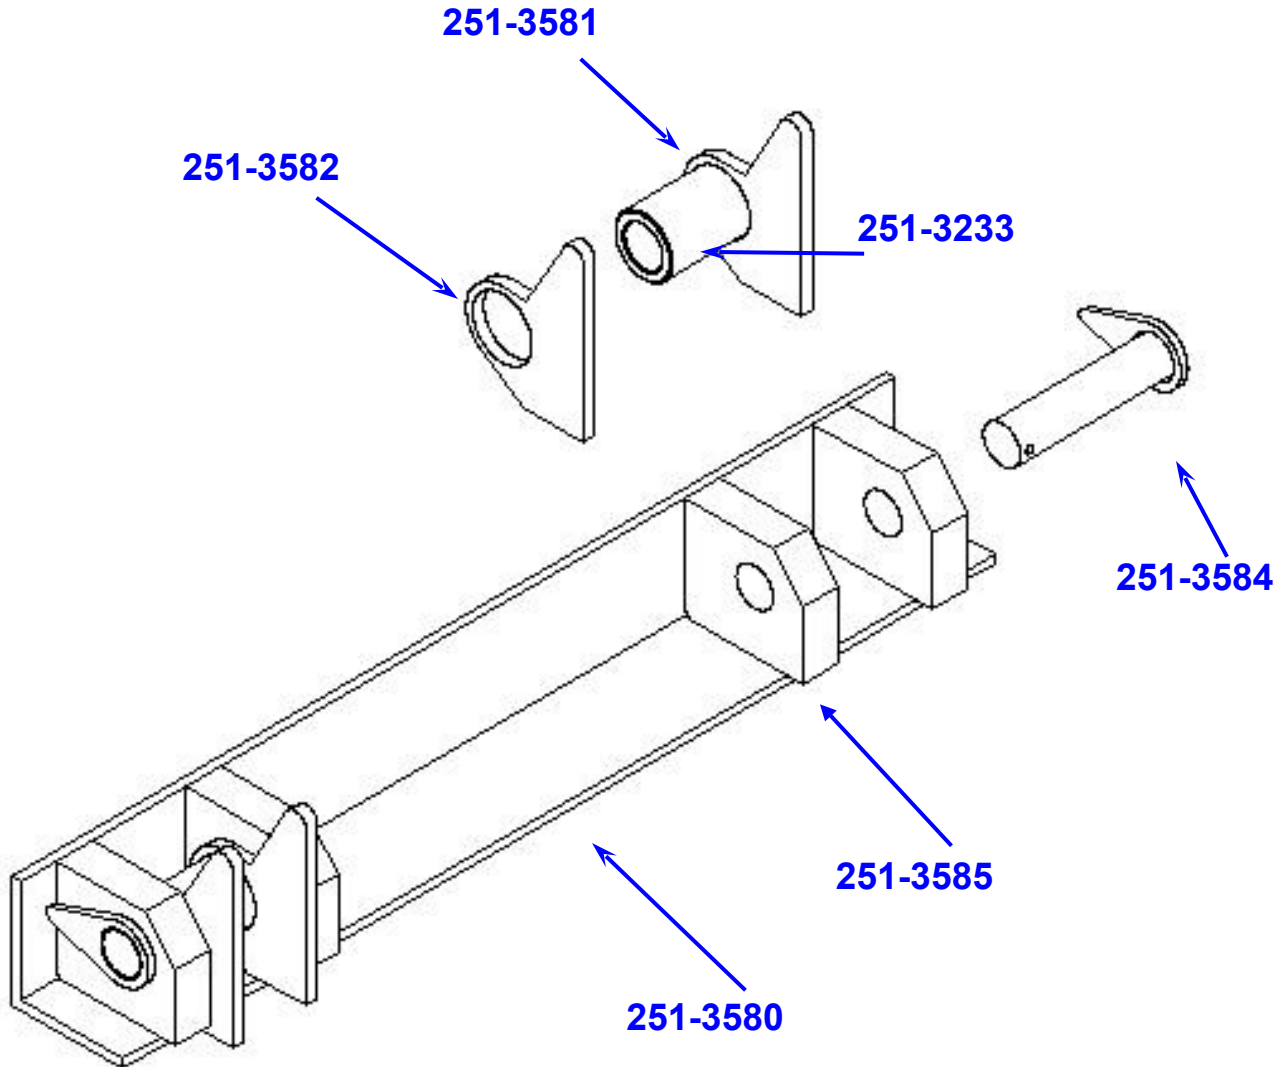

XPC Standard Duty Rear Dump Hinge

XPC Standard Duty Rear Dump Hinge

- 251-3570 ***XPC*** DUMP BODY Standard Duty Hinge
- 251-3571 ***XPC*** DUMP BODY Standard Duty Hinge Arm (With Bushing)
- 251-3572 ***XPC*** DUMP BODY Standard Duty Hinge Arm (Without Bushing)
- 251-3573 ***XPC*** DUMP BODY Standard Duty Hinge Bushing (Without Hinge Arm)
- 251-3574 ***XPC*** DUMP BODY Standard Duty Hinge Pin
- 251-3575 ***XPC*** DUMP BODY Standard Duty Hinge Side Plate

KPC Heavy Duty Rear **DUMP BODY Hinge**

KPC Heavy Duty Rear Dump Hinge

- 251-3580 ***KPC*** **DUMP BODY** Heavy Duty Hinge
- 251-3581 ***KPC*** **DUMP BODY** Heavy Duty Hinge Arm (With Bushing)
- 251-3582 ***KPC*** **DUMP BODY** Heavy Duty Hinge Arm (Without Bushing)
- 251-3233 ***KPC*** **DUMP BODY** Heavy Duty Hinge Bushing (Without Hinge Arm)
- 251-3584 ***KPC*** **DUMP BODY** Heavy Duty Hinge Pin
- 251-3585 ***KPC*** **DUMP BODY** Heavy Duty Hinge Side Plate

XPC Saddles and Tanks

Pin

251-3555 (1-15/16" x 13" W/ 9/16" Hole)

Saddles

251-3551 39-3/4" Saddle

Tanks

251-3561 Standard Tank

Breather Filter