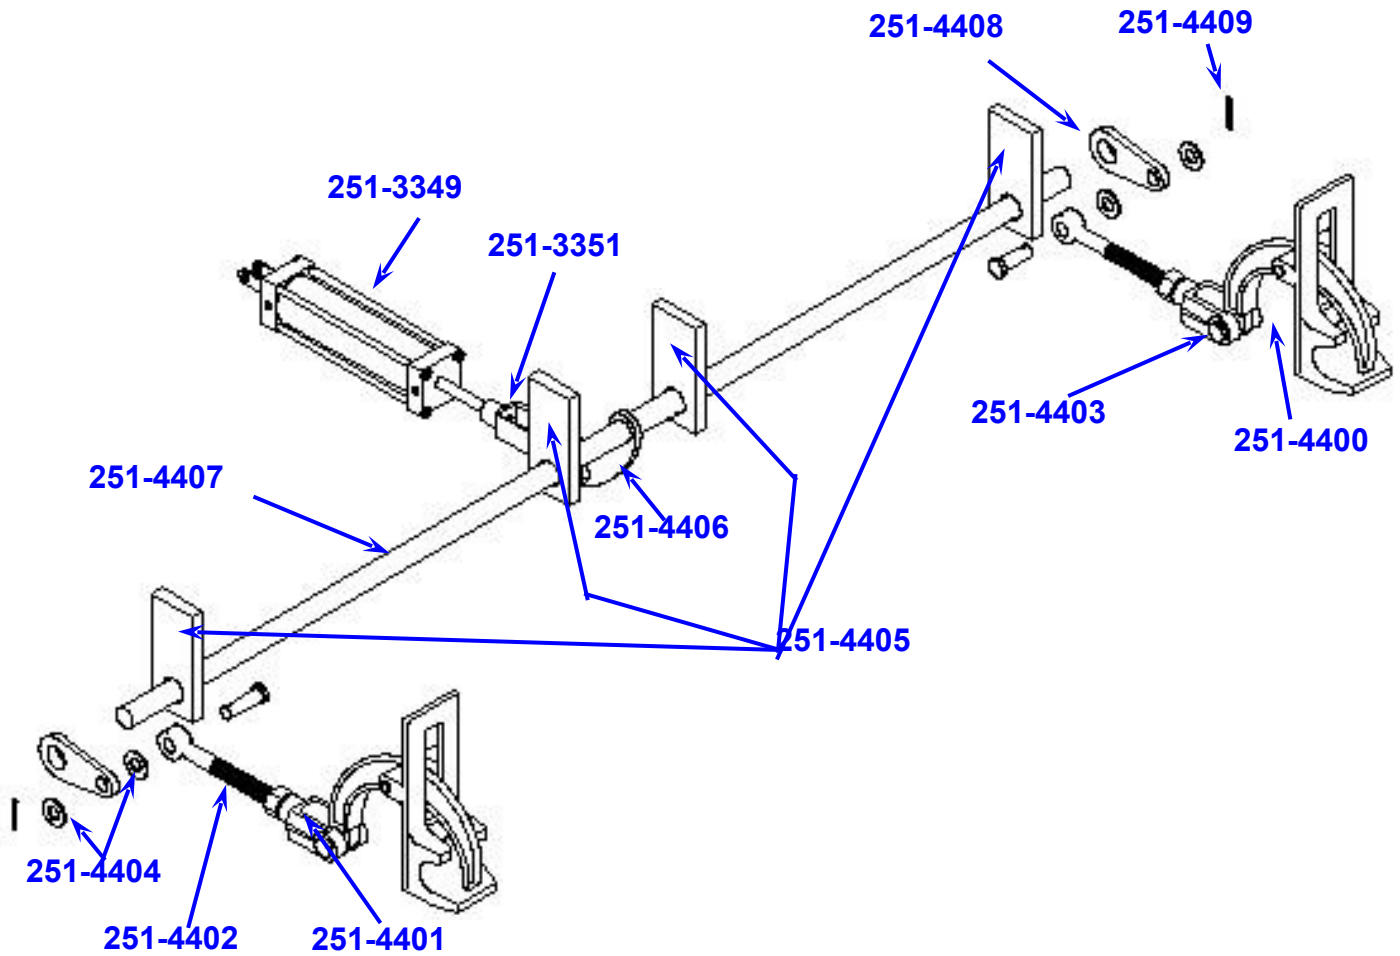

XPC Tailgate Latch Assembly

XPC Air Operated Tailgate Latch Assembly

251-3349	2½" X 8" Cylinder
251-4400	XPC Tailgate Latch Assembly
251-4401	BPC 10C Adjusting Clevis
251-4402	Tailgate Latch Linkage Rod
251-4403	Clevis Pin
251-4404	5/8" SAE Flat Washers
251-4405	Tailgate Latch Mounting Grease Block Plates
251-4406	Latch Rod Banana
251-4407	Tailgate Latch Rear Cross Shaft Rod
251-4408	Tailgate Latch Rod End Teardrop
251-4409	Clevis Pin Cotter Pin

XPC Tailgate Hinge Assembly

XPC Tailgate Hinge Assembly

251-3312	Hinge Arm (Without Bushing)
251-3313	Hinge Pin
251-3314	Short Bushing
251-3315	Long Bushing
251-3530	Tailgate Hinge Assembly

XPC Parts List