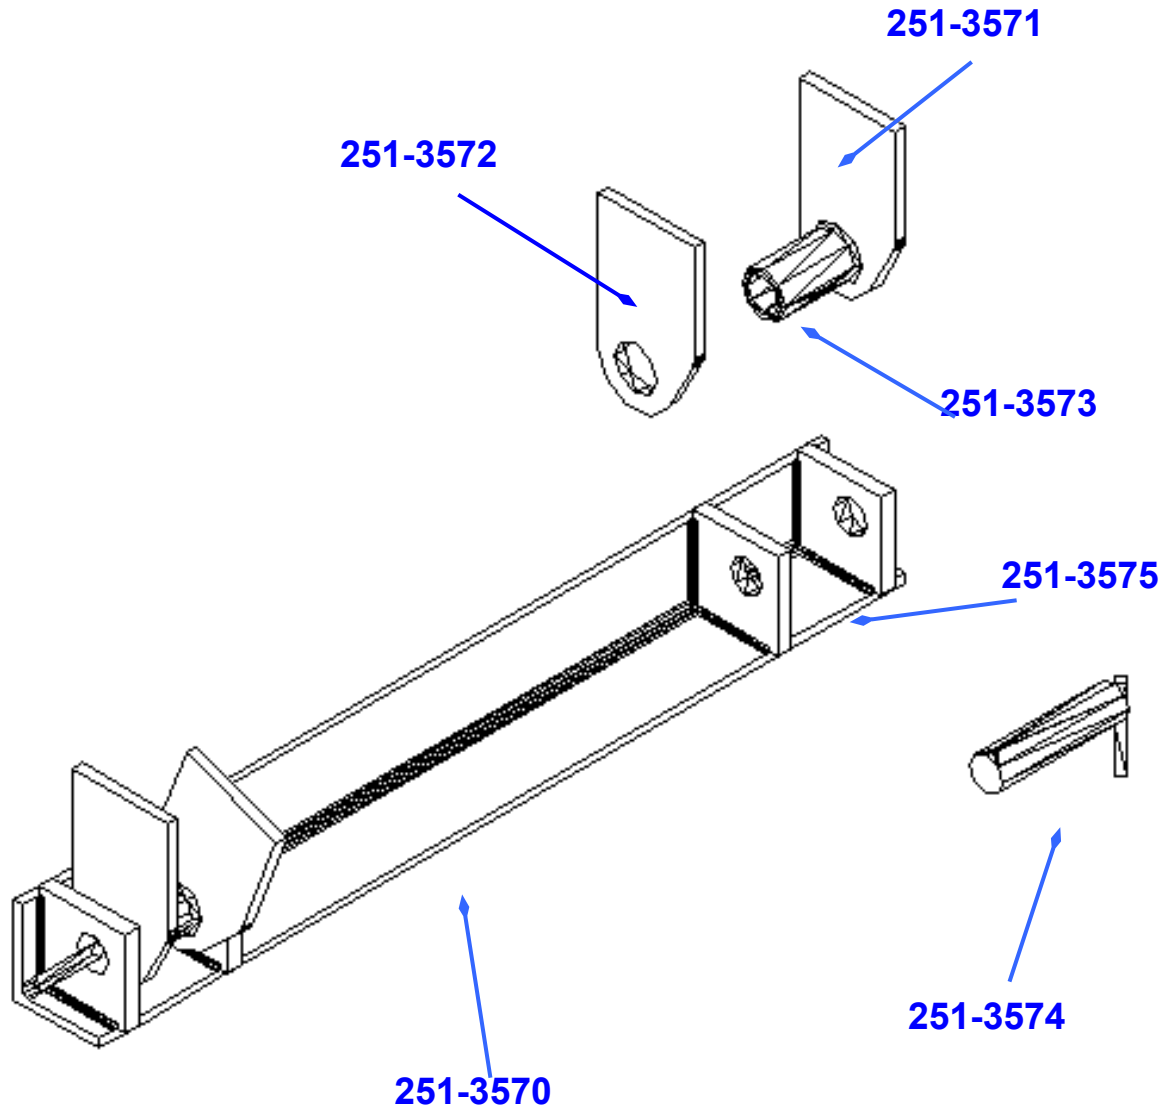

XPC Standard Duty Rear Dump Hinge

XPC Standard Duty Rear Dump Hinge

- 251-3570 ***XPC*** DUMP BODY Standard Duty Hinge
- 251-3571 ***XPC*** DUMP BODY Standard Duty Hinge Arm (With Bushing)
- 251-3572 ***XPC*** DUMP BODY Standard Duty Hinge Arm (Without Bushing)
- 251-3573 ***XPC*** DUMP BODY Standard Duty Hinge Bushing (Without Hinge Arm)
- 251-3574 ***XPC*** DUMP BODY Standard Duty Hinge Pin
- 251-3575 ***XPC*** DUMP BODY Standard Duty Hinge Side Plate

KPC Heavy Duty Rear **DUMP BODY Hinge**

KPC Heavy Duty Rear Dump Hinge

- 251-3580 ***KPC*** **DUMP BODY** Heavy Duty Hinge
- 251-3581 ***KPC*** **DUMP BODY** Heavy Duty Hinge Arm (With Bushing)
- 251-3582 ***KPC*** **DUMP BODY** Heavy Duty Hinge Arm (Without Bushing)
- 251-3233 ***KPC*** **DUMP BODY** Heavy Duty Hinge Bushing (Without Hinge Arm)
- 251-3584 ***KPC*** **DUMP BODY** Heavy Duty Hinge Pin
- 251-3585 ***KPC*** **DUMP BODY** Heavy Duty Hinge Side Plate

XPC Saddles and Tanks

Pin

251-3555 (1-15/16" x 13" W/ 9/16" Hole)

Saddles

251-3551 39-3/4" Saddle

Tanks

251-3561 Standard Tank

Breather Filter