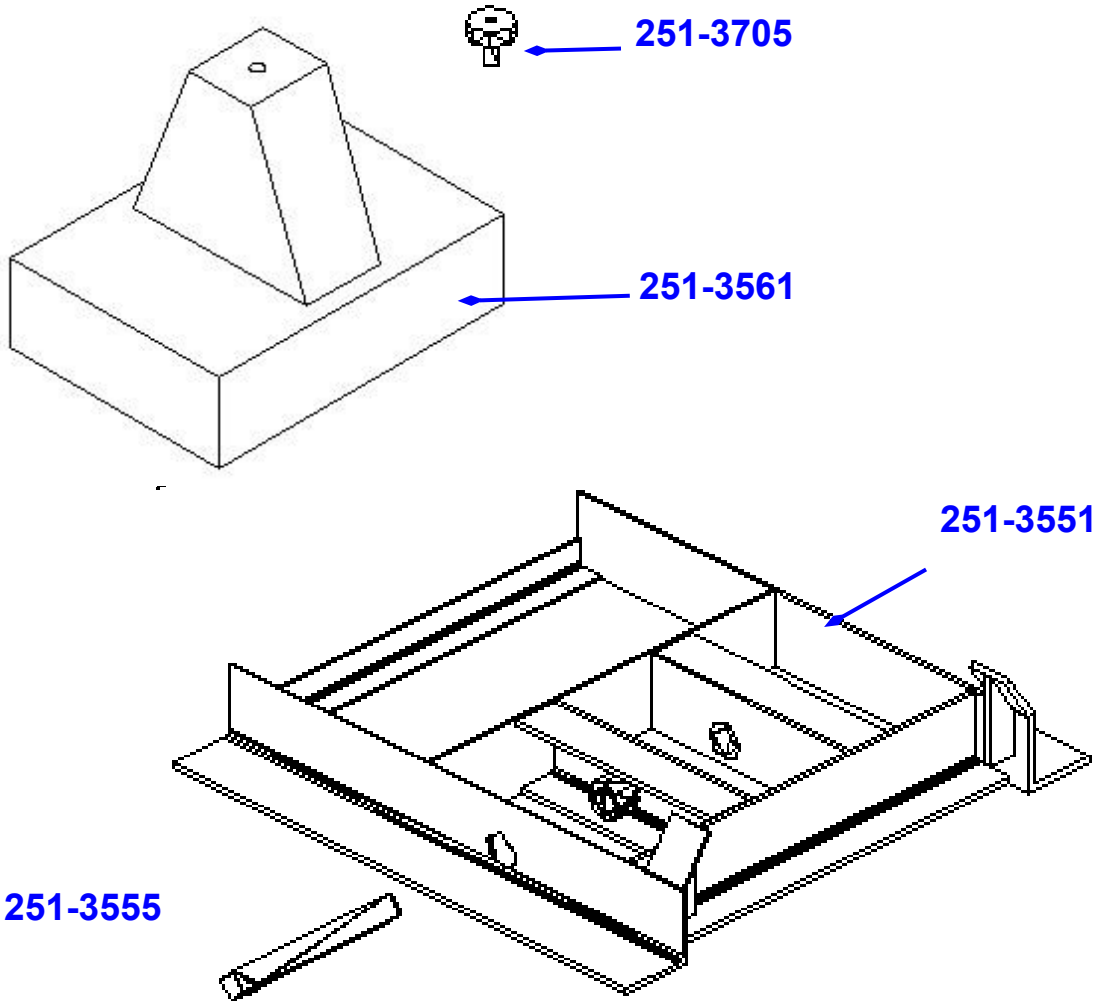

XPC Saddles and Tanks

Pin

251-3555 (1-15/16" x 13" W/ 9/16" Hole)

Saddles

251-3551 39-3/4" Saddle

Tanks

251-3561 Standard Tank

Breather Filter

251-3705 Breather Filter