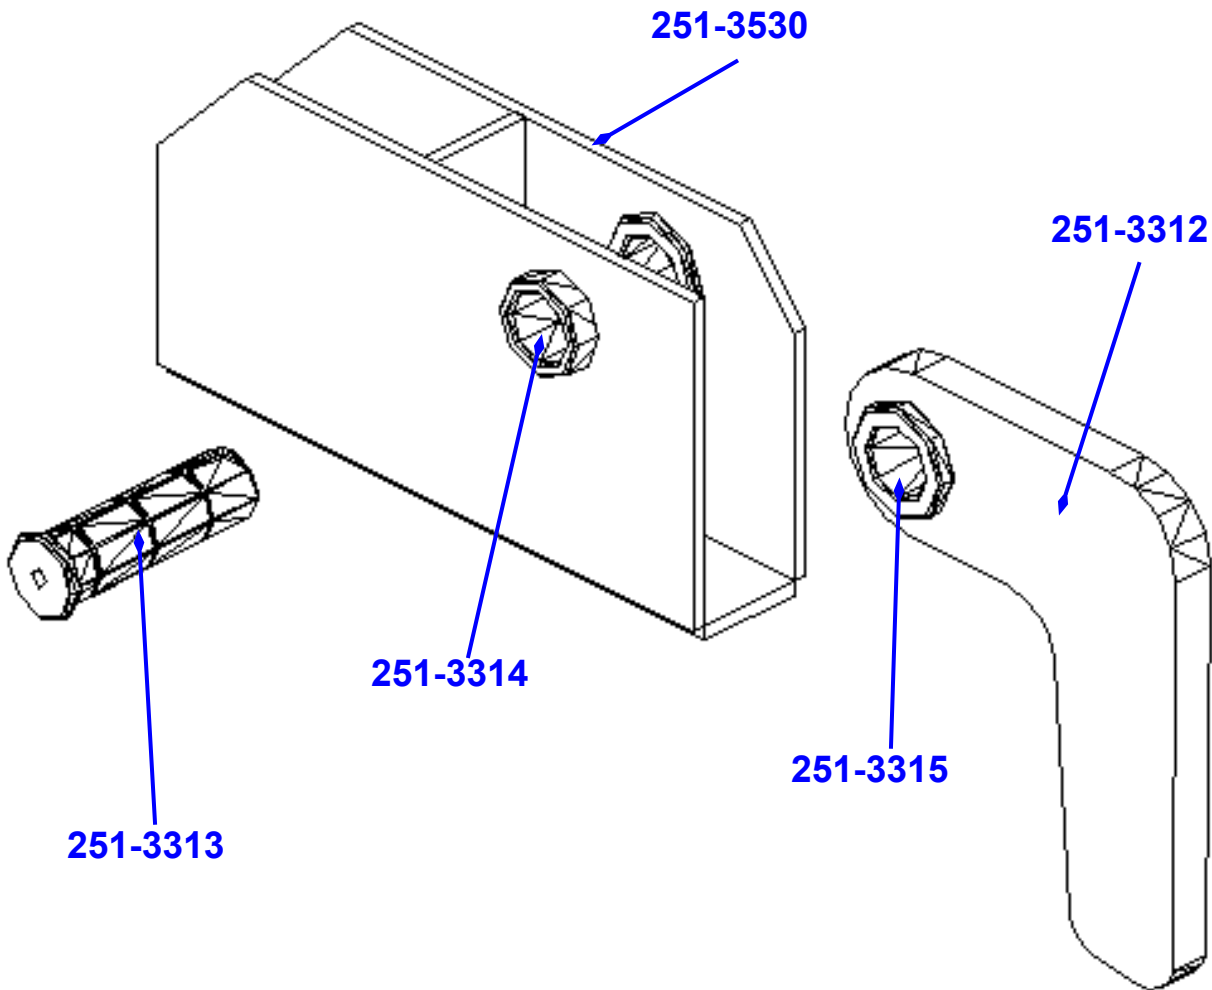

XPC Tailgate Hinge Assembly

XPC Tailgate Hinge Assembly

251-3312	Hinge Arm (Without Bushing)
251-3313	Hinge Pin
251-3314	Short Bushing
251-3315	Long Bushing
251-3530	Tailgate Hinge Assembly