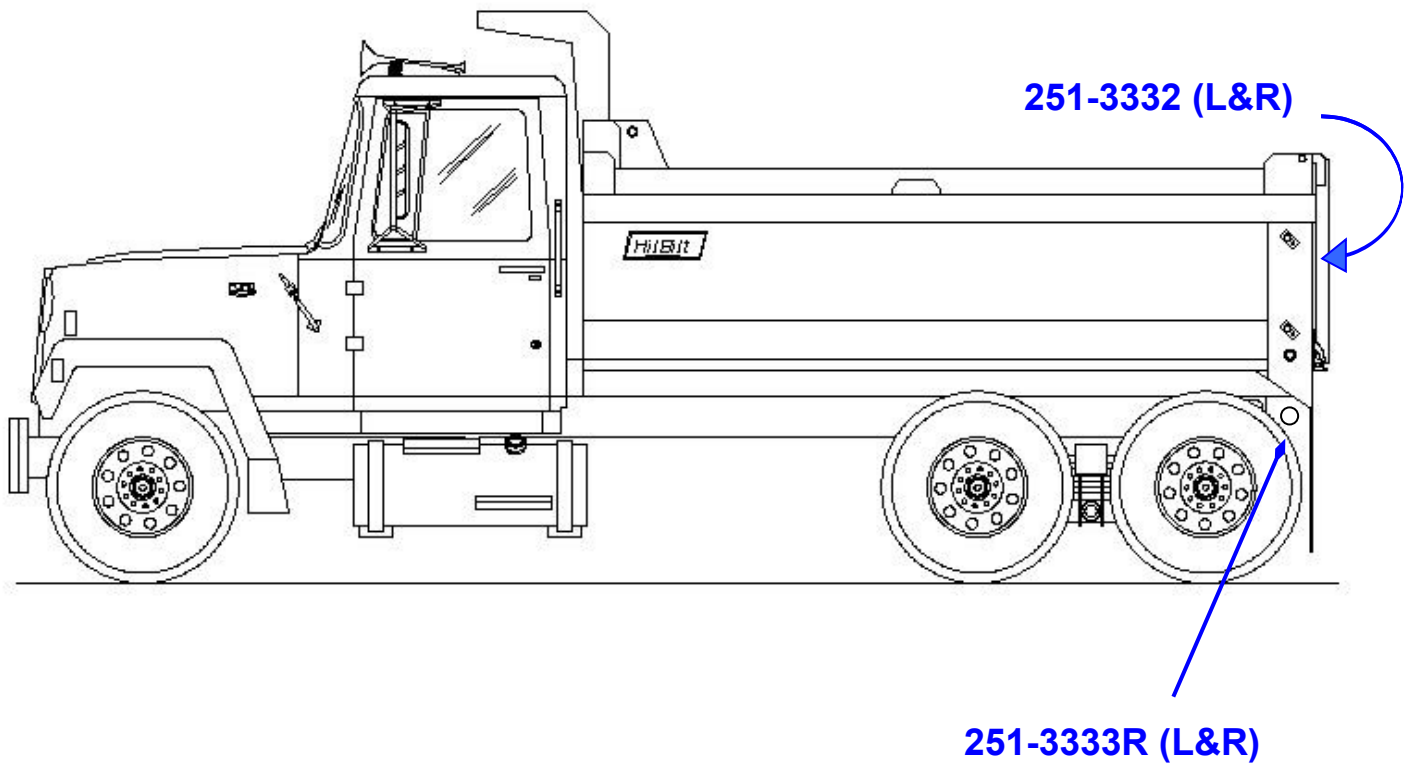

XPC Lights

Lights

- 251-3332 Upper Rear Marker Incan (Left & Right)
  - 251-3333R Lower Rear Marker Incan (Left & Right)
  - 251-3335 Grommet for Upper Rear ((Left & Right)
  - 251-3336 Grommet for Marker
  - 251-3411 Harness Upper Rear Marker
  - 251-3413 Harness Lower Rear Side Marker
2. LED lights also available