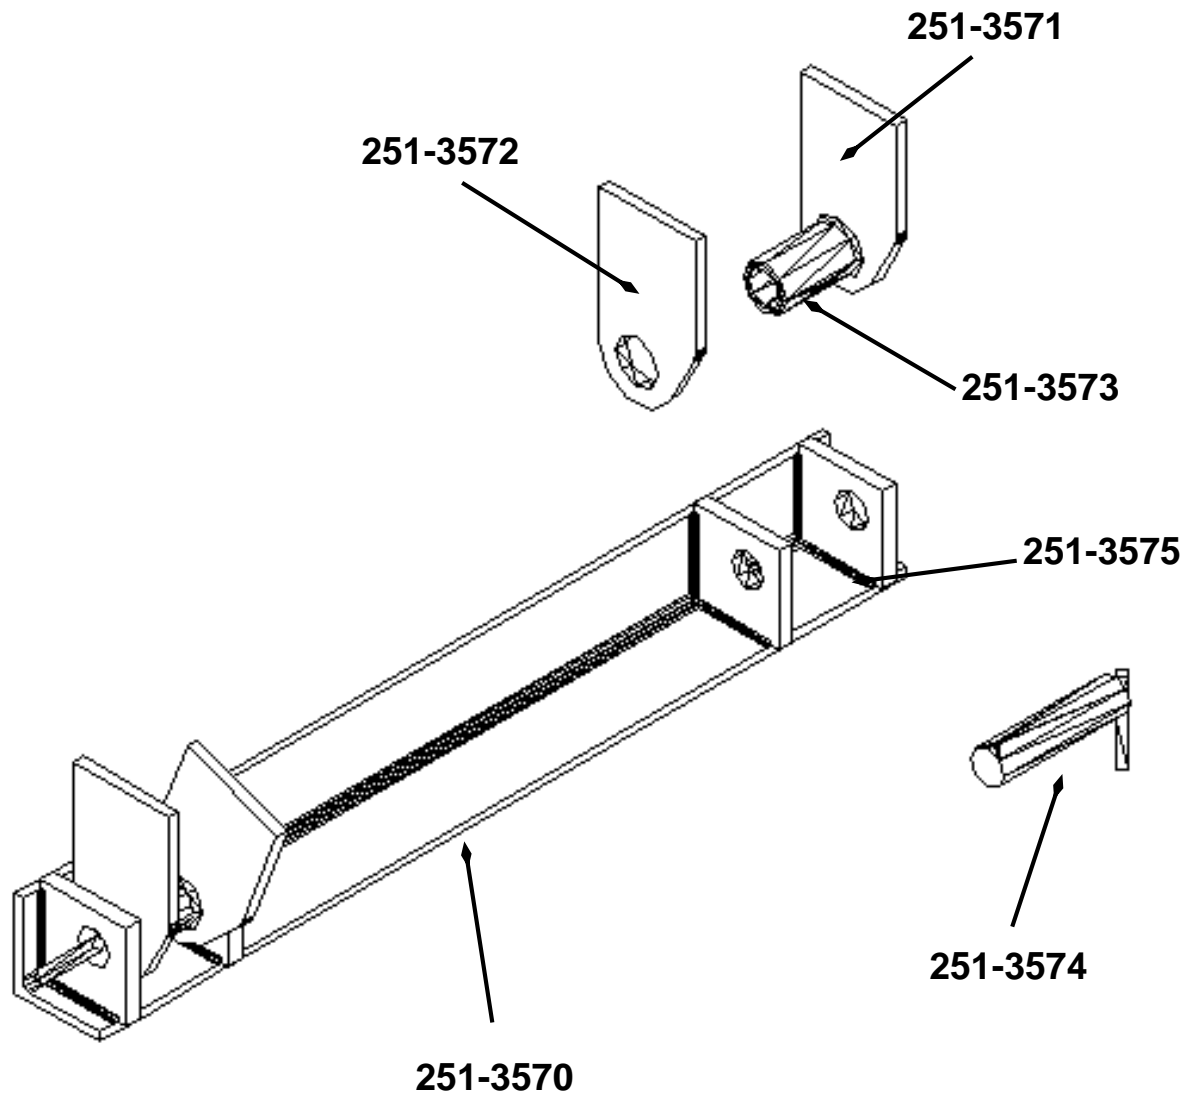

# Standard Duty Rear Dump Hinge

## Standard Duty Rear Dump Hinge

251-3570	Dump Bed Standard Duty Hinge
251-3571	Dump Bed Standard Duty Hinge Arm (With Bushing)
251-3572	Dump Bed Standard Duty Hinge Arm (Without Bushing)
251-3573	Dump Bed Standard Duty Hinge Bushing (Without Hinge Arm)
251-3574	Dump Bed Standard Duty Hinge Pin
251-3575	Dump Bed Standard Duty Hinge Side Plate

## Pin

251-3555 (1-15/16" x 13" W/ 9/16" Hole)