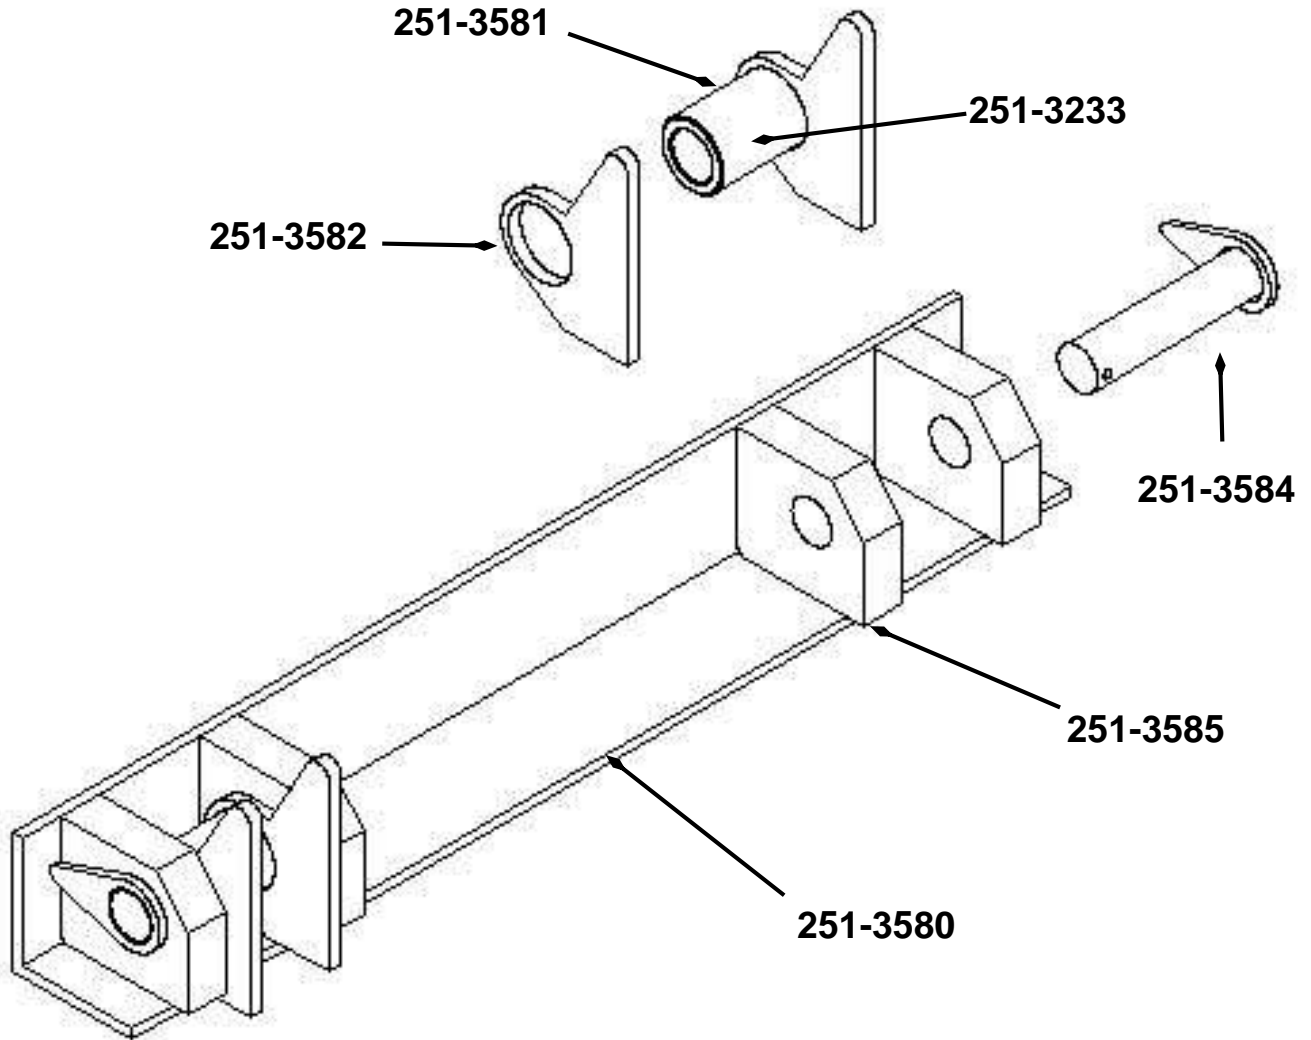

Heavy Duty Rear Dump Hinge

Heavy Duty Rear Dump Hinge

- 251-3580 Dump Bed Heavy Duty Hinge
- 251-3581 Dump Bed Heavy Duty Hinge Arm (With Bushing)
- 251-3582 Dump Bed Heavy Duty Hinge Arm (Without Bushing)
- 251-3233 Dump Bed Heavy Duty Hinge Bushing (Without Hinge Arm)
- 251-3584 Dump Bed Heavy Duty Hinge Pin
- 251-3585 Dump Bed Heavy Duty Hinge Side Plate