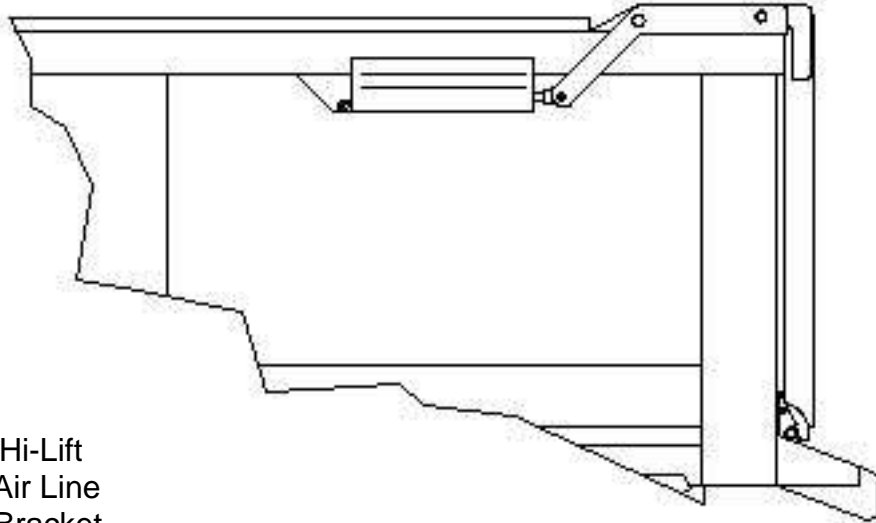

Combo Hi-Lift Tailgate Assembly

Combo Hi-Lift
Tailgate Air Line
Cylinder Bracket
251-4308